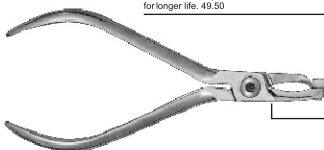

786-2081

Pin & Ligature Cutter