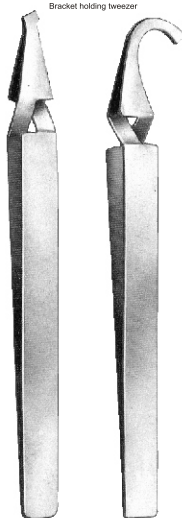

786-2130
13.5 cm

786-2131
14 cm